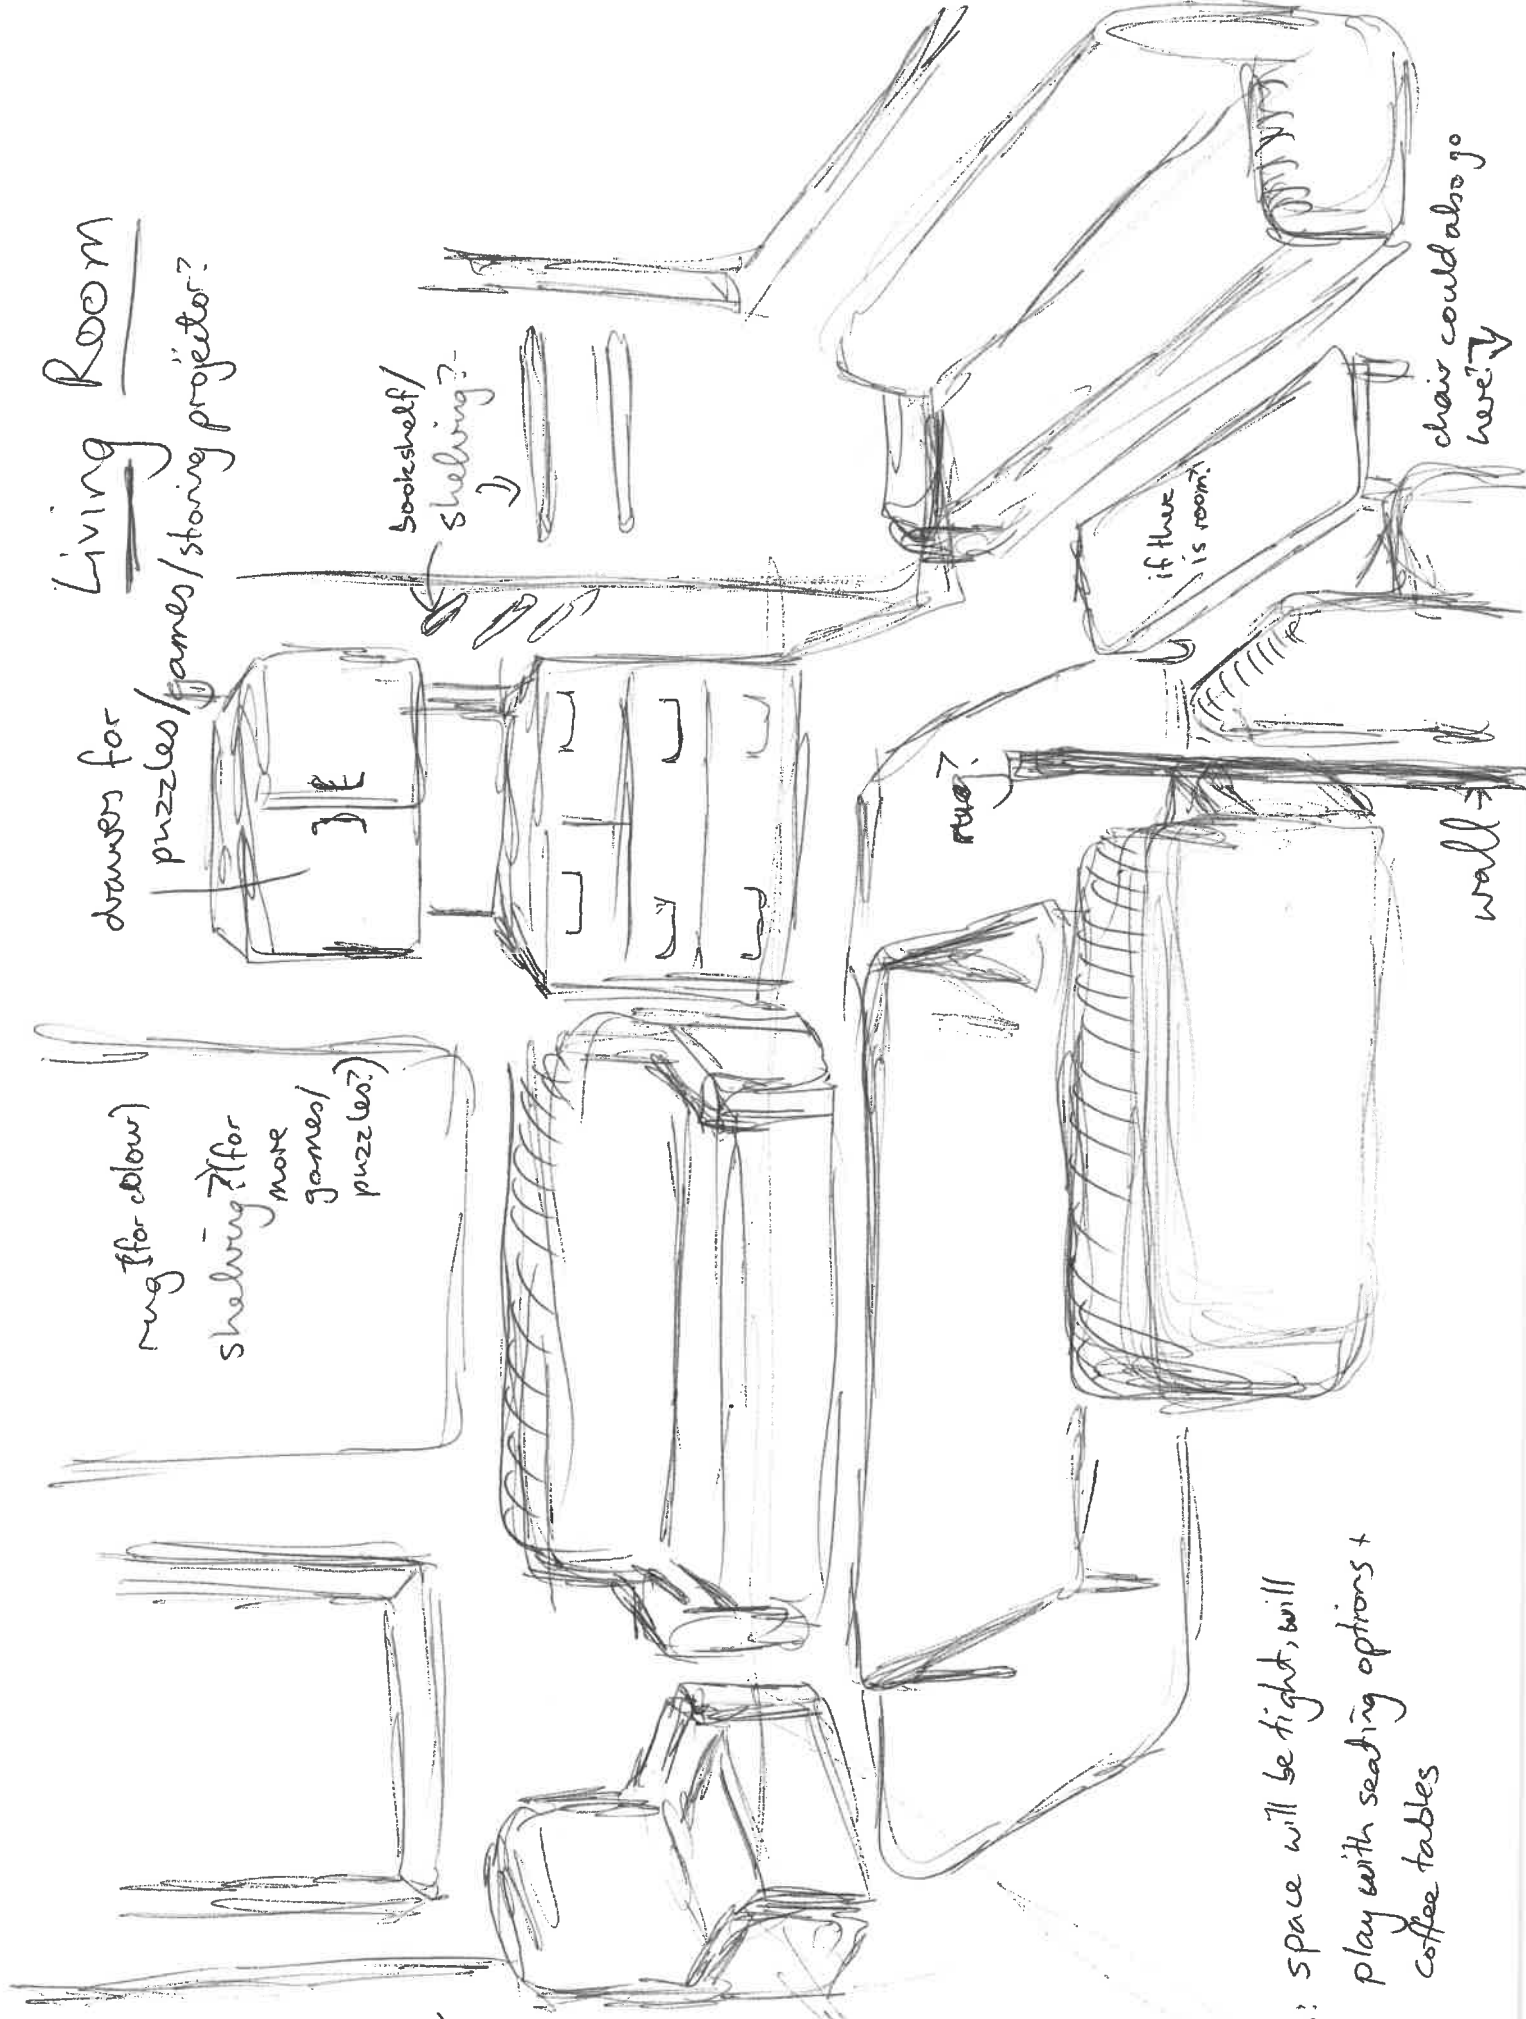

Children's corner

speakers? (sound system for this common space?)

baskets + shelving / cupboard for craft supplies / lego / duplo

bookcase/shelving for games/books/jigsaws

bean bags?

low children's table / coffee table

# Living Room

drawers for puzzles/games/storing projector?

bookshelf/shelving?

if there is room?

chair could also go here?

rug (for below)  
shelving? (for more games/puzzles)

rug?

wall?

blank wall (pos a projector screen)

could have a rug that can be removed as needed

NB: space will be tight, will play with seating options + coffee tables

Commonhouse Suggestions